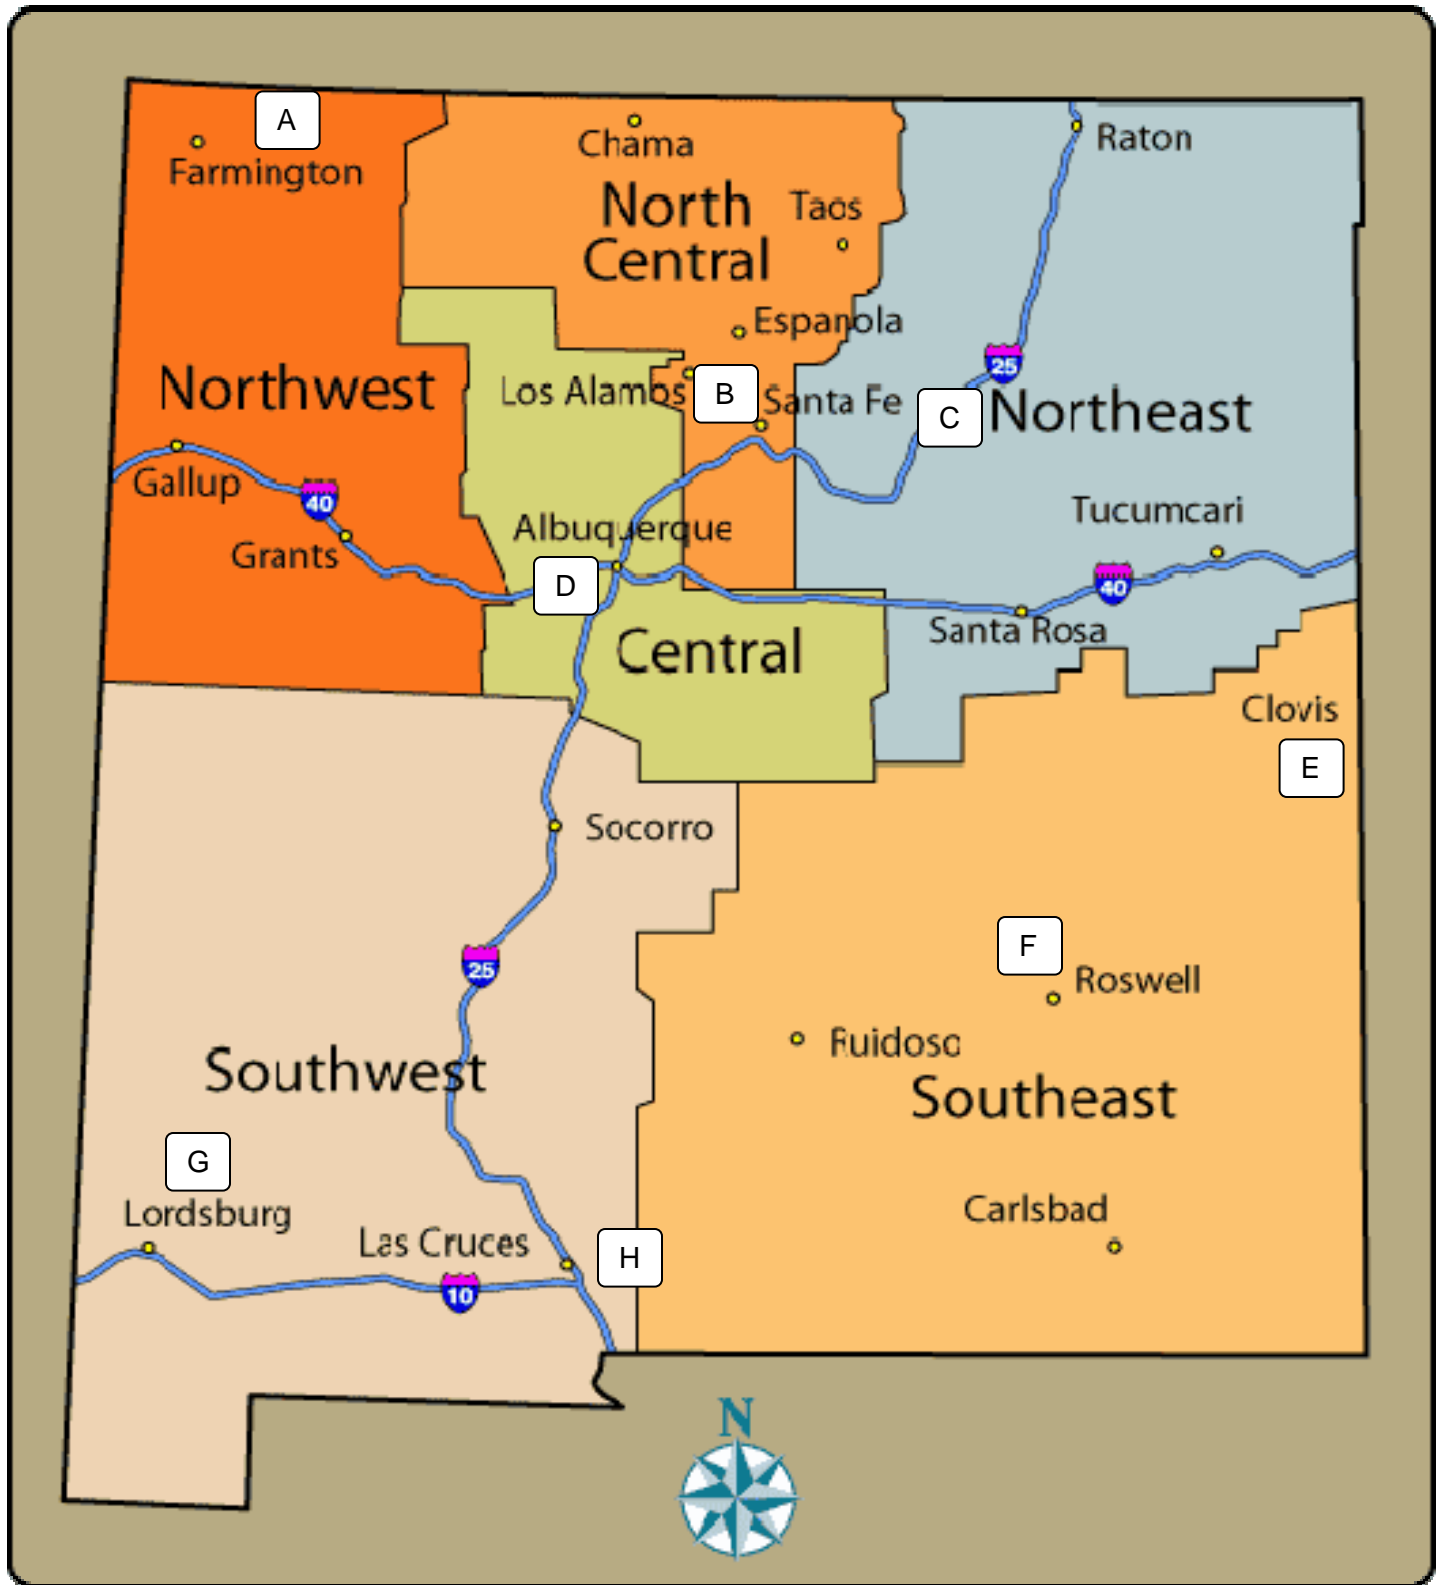

Disability Grassroots Organizing Project

LEGEND:

- | | |
|---------------------------|---------------------------|
| A. FARMINGTON – 1 PERSON | E. CLOVIS – 1 PERSON |
| B. SANTA FE – 2 PEOPLE | F. ROSWELL – 1 PERSON |
| C. LAS VEGAS – 1 PERSON | G. SILVER CITY – 1 PERSON |
| D. ALBUQUERQUE – 3 PEOPLE | H. LAS CRUCES – 2 PEOPLE |